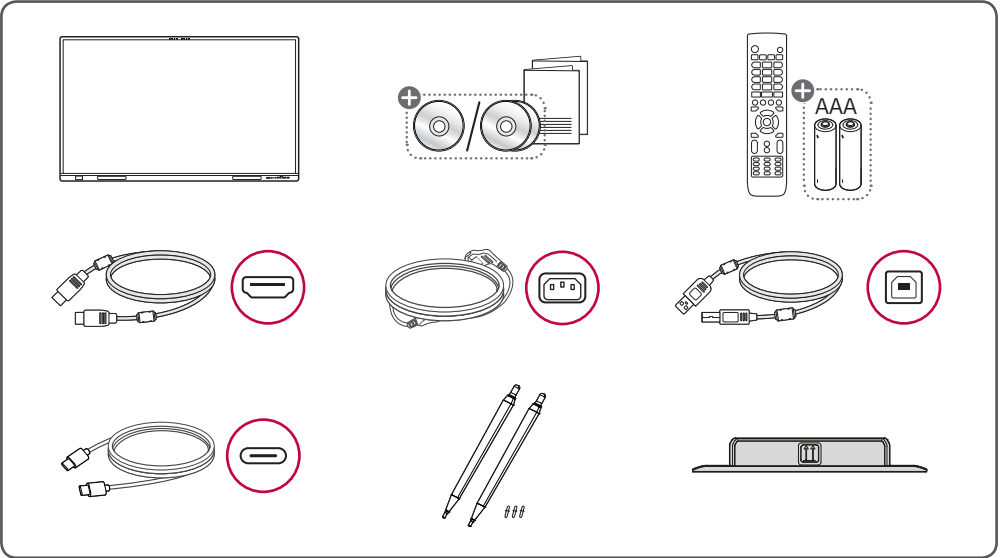

LG Digital Signage (MONITOR SIGNAGE)

55TR3DQ-B	55TR3DQ-I
65TR3DQ-B	65TR3DQ-I
75TR3DQ-B	75TR3DQ-I
86TR3DQ-B	86TR3DQ-I

- ▶ Worldwide : www.lg.com/id-manual
- ▶ 한국 : www.lgservice.co.kr

(BRAZIL ONLY)

Certificação